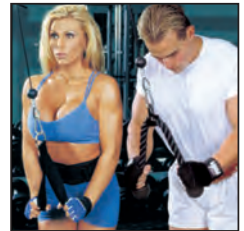

ACHG-04
Handle Grip

ATDTS-04
Tri-Strap

ANSTR-04
Single Grip

ANDTR-04
Double Grip

GYM CHALK

- In Solid Blocks
- 8 Blocks Per Case

AGYMC-09

Your Powerful Choice for Fitness Gear!