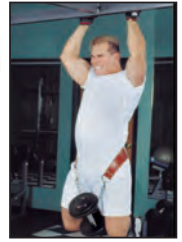

DIPPING BELTS

- Polypropylene and Leather Designs
- One Size Adjustable Sizing

ACPDB-04
Polypropylene

ATLDB-03
Leather

HEAD HARNESS

- Nylon and Leather Designs
- Shearling Padded
- Velcro® and Buckle Closure Models
- One Size Adjustable Sizing

ACNHH-04
Nylon

ATLHH-03
Leather

TRICEP ROPES, STRAPS & GRIP HANDLE

- Double and Single Grip Designs
- Ball Grips are Anti Slip Rubber
- Tricep Strap is Neoprene Padded
- Single Grip Handle is Foam Padded