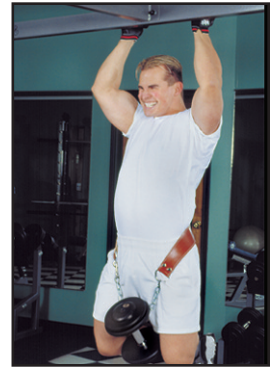

ANLAC-03
Leather-Velcro®

DIPPING BELTS

- Polypropylene and Leather Designs
- One Size Adjustable Sizing

ACPDB-04
Polypropylene

ATLDB-03
Leather

HEAD HARNESS

- Nylon and Leather Designs
- Shearling Padded
- Velcro® and Buckle Closure Models
- One Size Adjustable Sizing

ACNHH-04
Nylon

ATLHH-03
Leather

TRICEP ROPES, STRAPS & GRIP HANDLE

- Double and Single Grip Designs
- Ball Grips are Anti Slip Rubber
- Tricep Strap is Neoprene Padded
- Single Grip Handle is Foam Padded