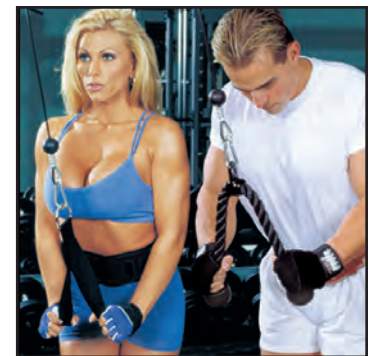

ANSTR-04
Single Grip

ANDTR-04
Double Grip