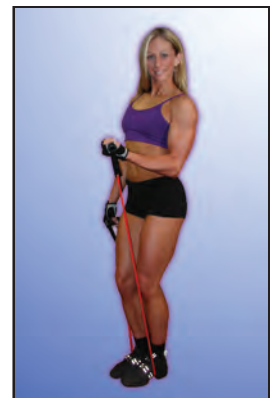

AETUBEB-24
Beginner

AETUBEI-24
Intermediate

AETUBEA-24
Advanced

EXERCISE STABILITY BALLS

- Inflatable, Anti-Burst, Weight Tested Quality
- With DVD Video and Hand Pump
- 5 Sizes to Suit Men's and Women's Physiques
- Excellent Core Training Accessory Used for Stretching, Flexibility, Weight Training, Abdominal Conditioning and Strengthening
- Assorted Colours
- AEB45-24 • AEB55-05 • AEB65-06 • AEB75-12 • AEB85-24