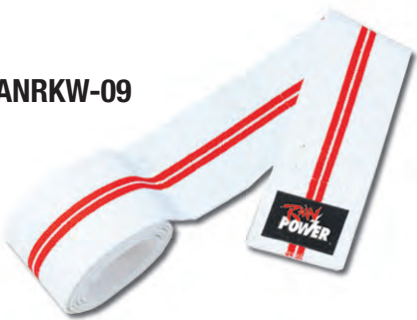

ACKW-09

ANRKW-09